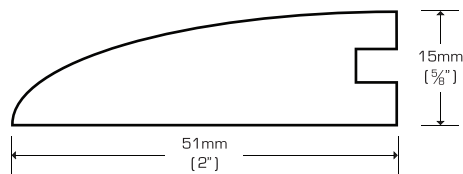

Base Shoe

Baseboard

Reducer

Stair Nosing