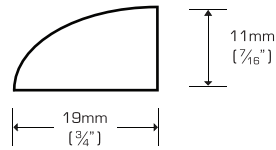

Base Shoe

Baseboard

Reducer

Stair Nosing