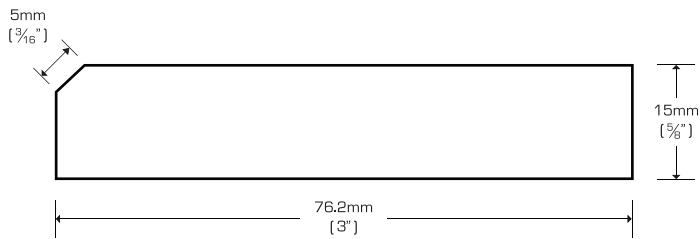

Base Shoe

Baseboard

Reducer

Stair Nosing